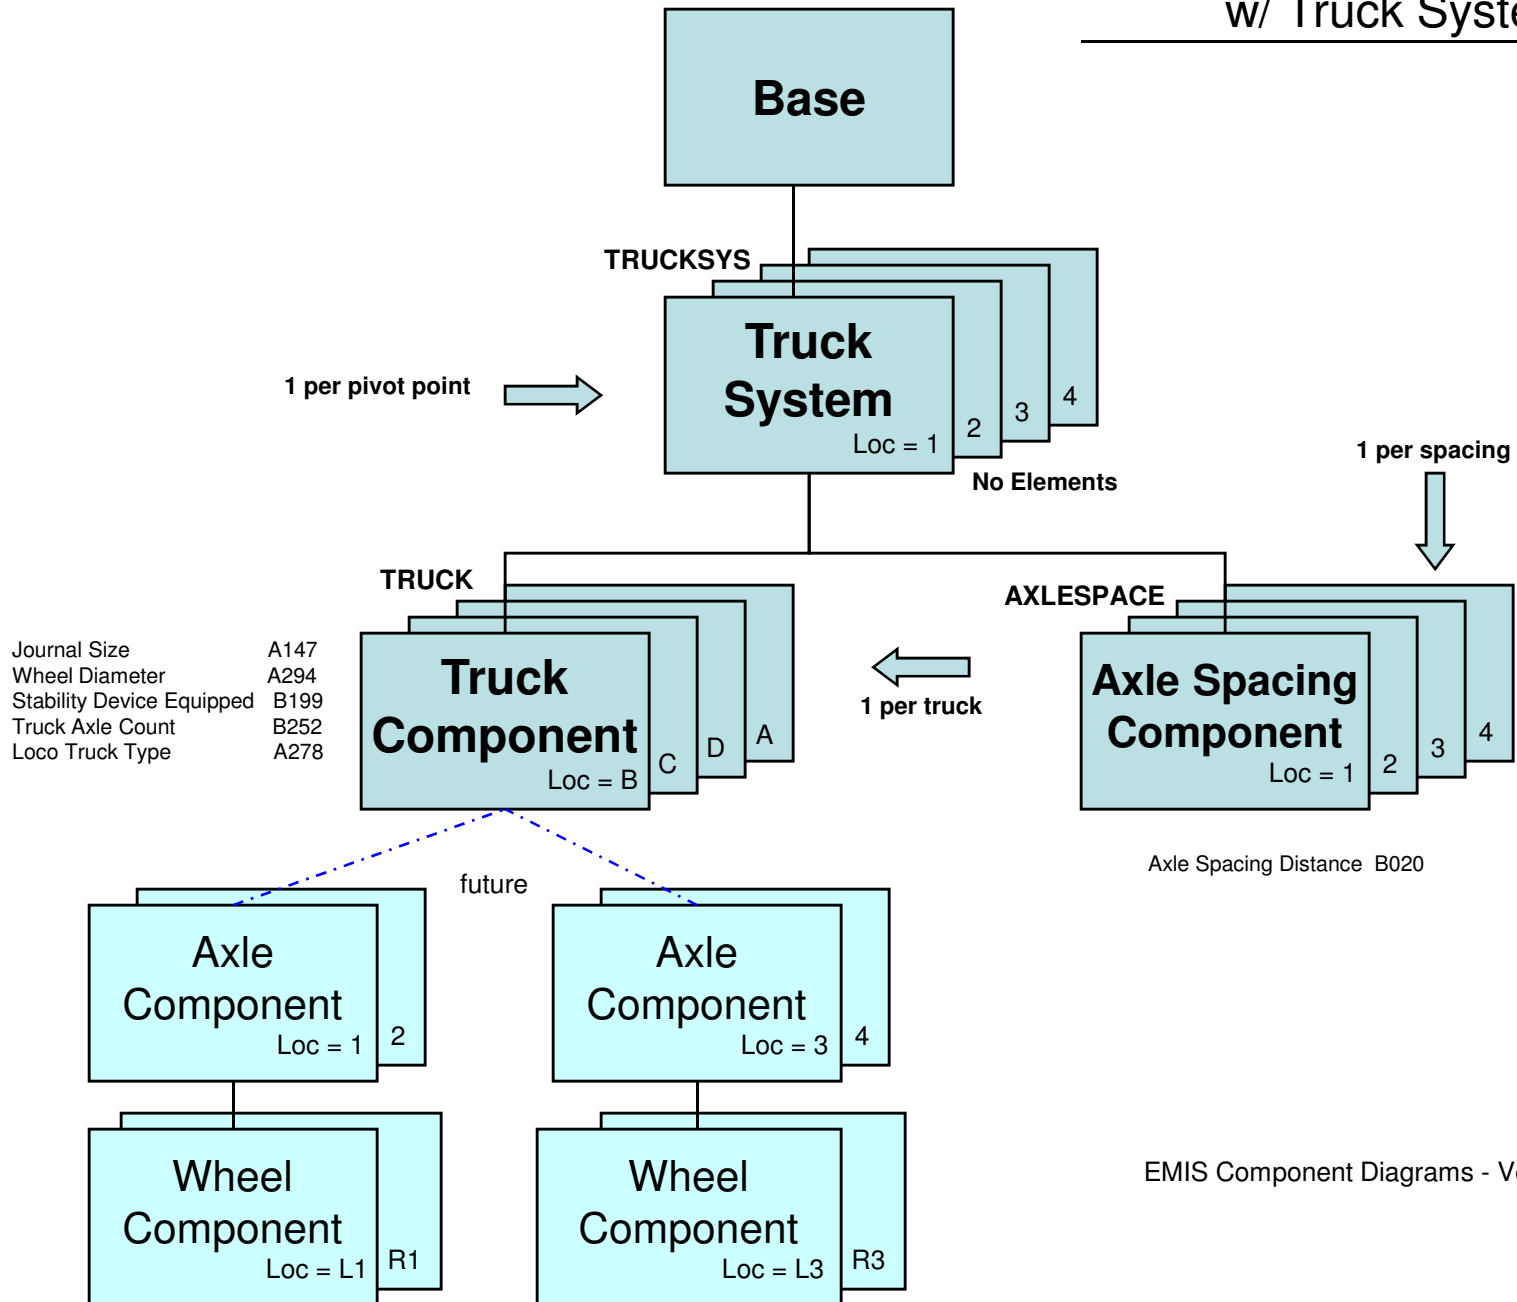

# Truck Components w/ Truck System

# Unit Segment Component and Children

# Draft System Component

---

Coupler Code	A057
Coupler Style	B058
Draft Gear Type	B073
Inches of Travel	B061
Loco Alignment Control Equipped	B008