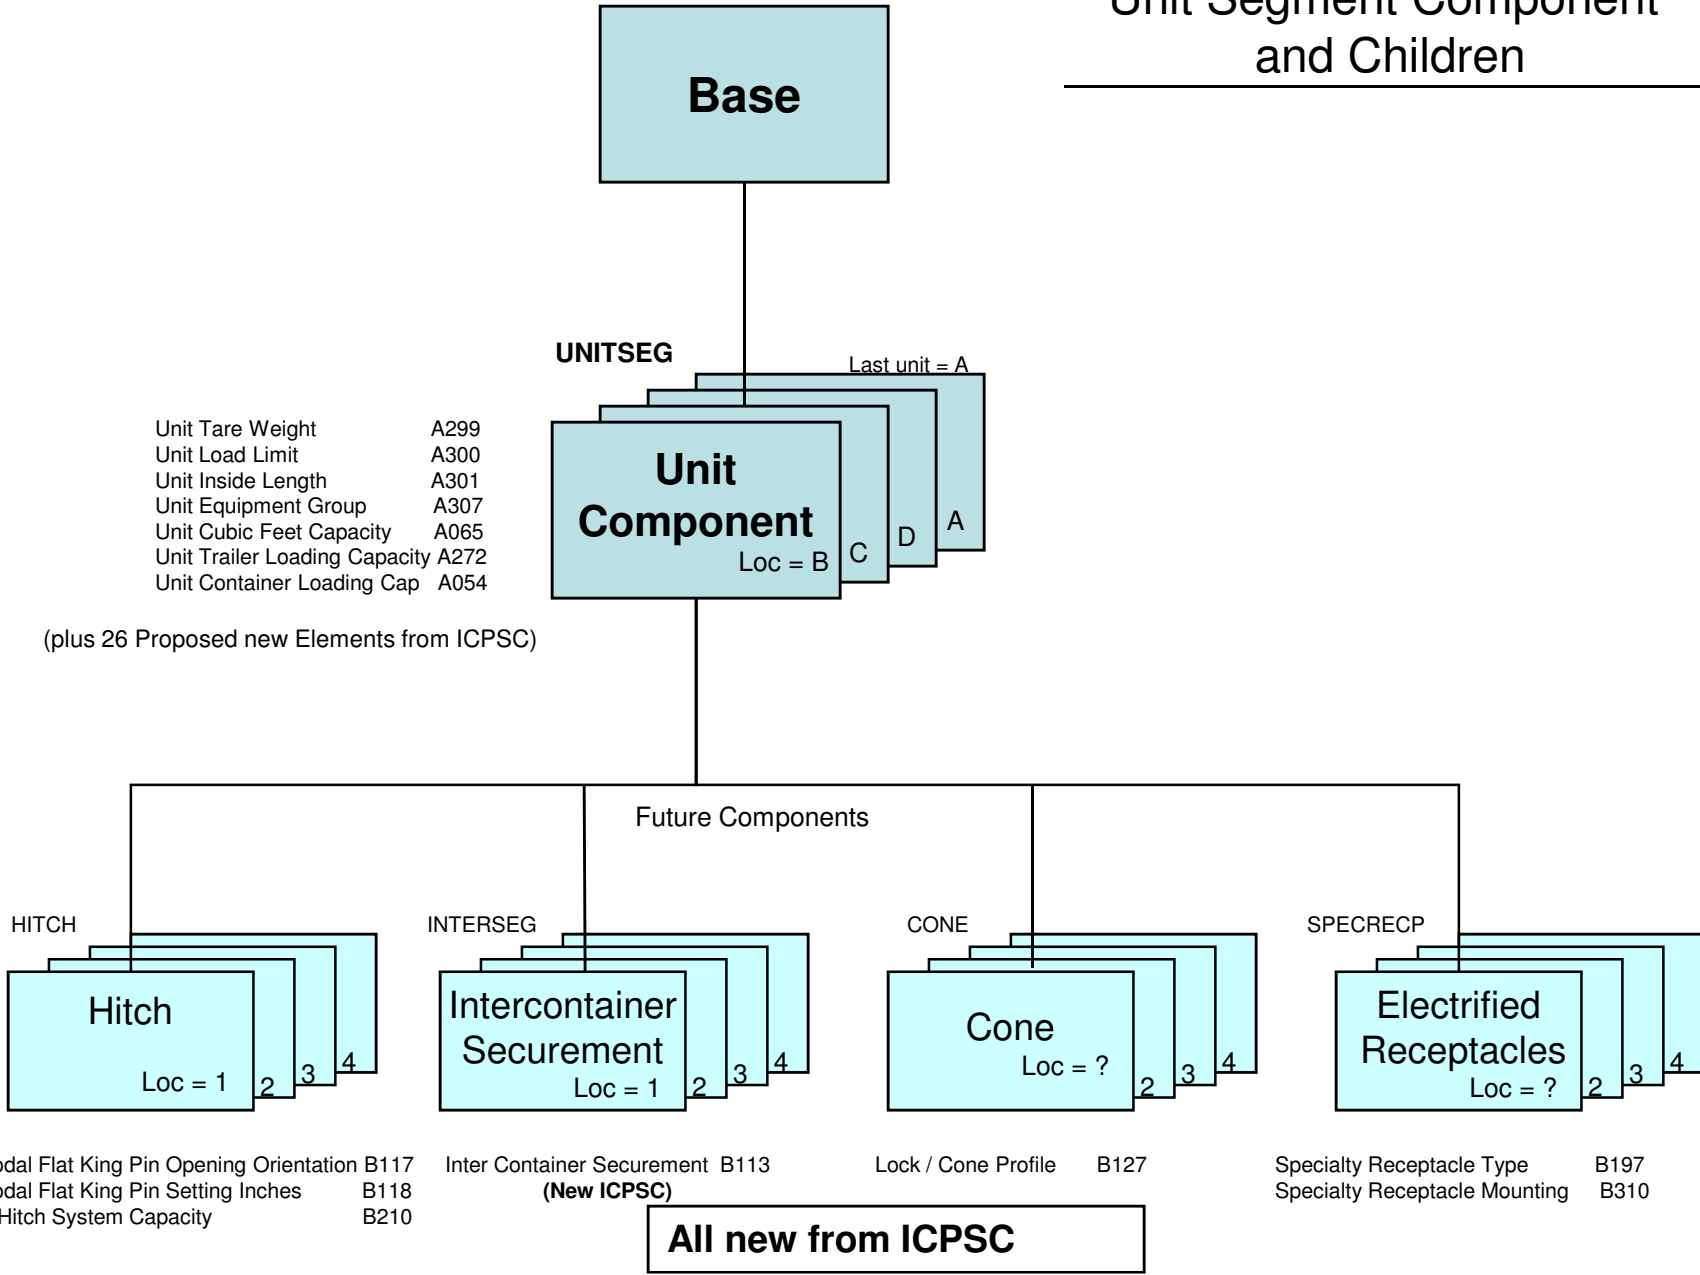

# Truck Components w/ Truck System

# Unit Segment Component and Children

# Draft System Component

---

Coupler Code	A057
Coupler Style	B058
Draft Gear Type	B073
Inches of Travel	B061
Loco Alignment Control Equipped	B008